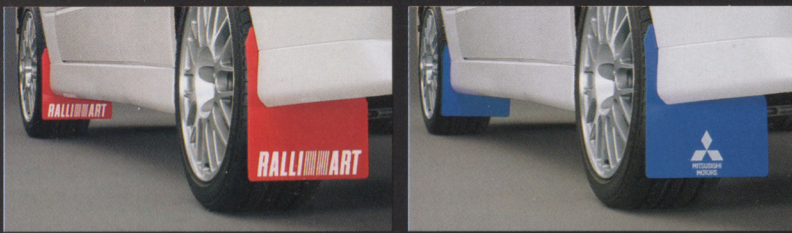

■マッドフラップ

¥36,600 **¥3,600** MZ530855 (RALLIART・レッド)
●フロント/リヤセット。ウレタン製。 MZ530856 (MITSUBISHI・ブルー)
※本商品は走行時に石や泥はねなどからボディを守ることを目的とした商品です。このため長めに設定してありますので、使用上ご注意ください。またタイヤチェーンを装着した場合、走行条件によっては干渉する場合があります。