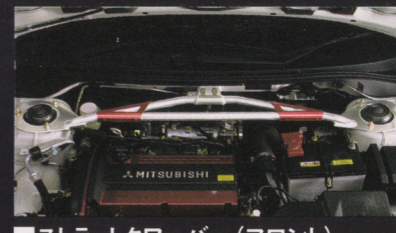

■ストラットタワーバー (フロント)

¥39,000 **¥3,600** MZ568498
●アルミ製。製品重量1.5kg。
※標準品と交換して装着します。